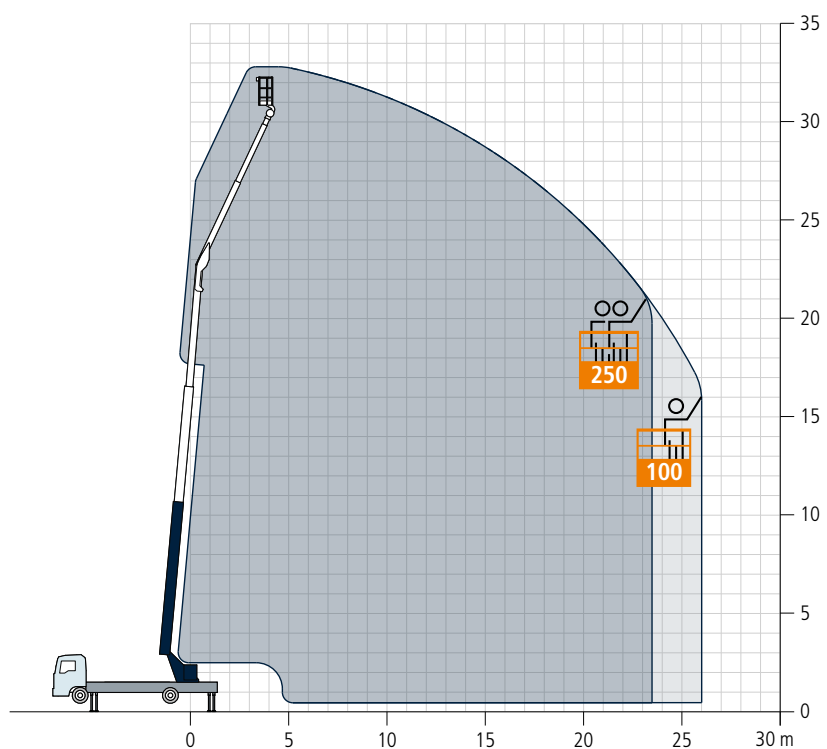

Truck Crane AK 36/4000

Technical Data

Permissible gross vehicle weight (t)	11,99
Max. payload (kg)	2.000 (optional 4.000)
Max. extension length (m)	36,0
Working height up to boom (m)	24,2
Boom extendable (m)	5,2 / 8,3 / 11,3
Boom payload (kg)	2.000 / 1.000 / 700
Main mast angle (degrees)	85
Boom angle (degrees)	160
Pivoting range (degrees)	+/- 310
Hook speed (m/min)	45 (55)
Range for crane operation at 250 kg (m)	30,0
Range for crane operation at 500 kg (m)	24,0
Range for crane operation at 1 t (m)	16,0
Range for crane operation at 2 t (m)	8,0
Range for crane operation at 4 t (m)	4,0
Range for crane operation at 6 t (m)	-
Range for crane operation at 12 t (m)	-
Range for platform operation with rotating basket (m)	23,5 at 250 kg 26,0 at 100 kg
Range for platform operation with non-rotating basket (m)	24,5 at 250 kg 26,8 at 100 kg
Working height with rotating basket max. (m)	32,7
Working height with non-rotating basket max. (m)	34,0

All rights reserved for changes. All specified values are maximum values.

The powerful and multi-functional AK 36/4000 is characterized by impressive working ranges and high loads on a compact 11.99 t chassis. Despite its low weight, this crane reaches a maximum radius of 16 m with a load of 1000 kg. In addition to that it impresses by its excellent price-performance ratio.

The specific design of our AK 36/4000 reduces the slew radius to a minimum. Therefore it can also be set up at the side of the road while the traffic is still running. Like all other Bocker cranes, the AK 36/4000 can accurately telescope in and out with a load thanks to its strong aluminium boom.

Böcker
MY WAY TO THE TOP

Working range crane operation

-  Load in kg
-  Single-fall operation
-  Two-fall operation
-  Increased jib load with reduced working range

Working range platform operation

All weights are in kg.
Measurements can fluctuate slightly.