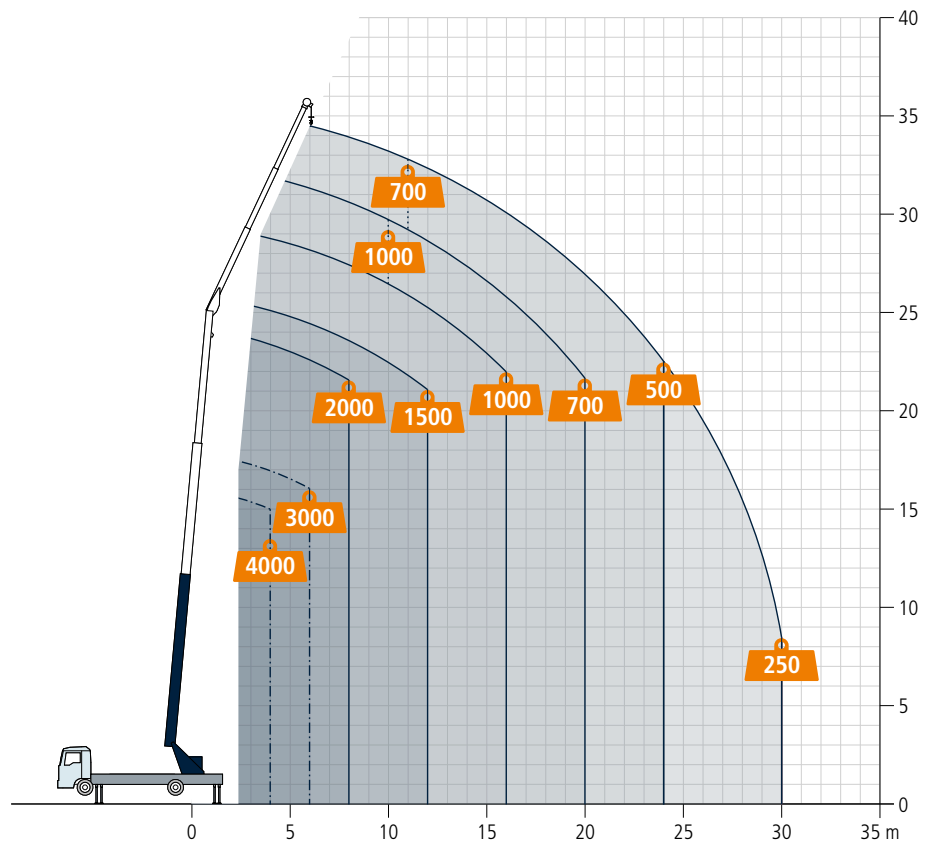

Working range crane operation

- Load in kg
- Single-fall operation
- Two-fall operation
- Increased jib load with reduced working range