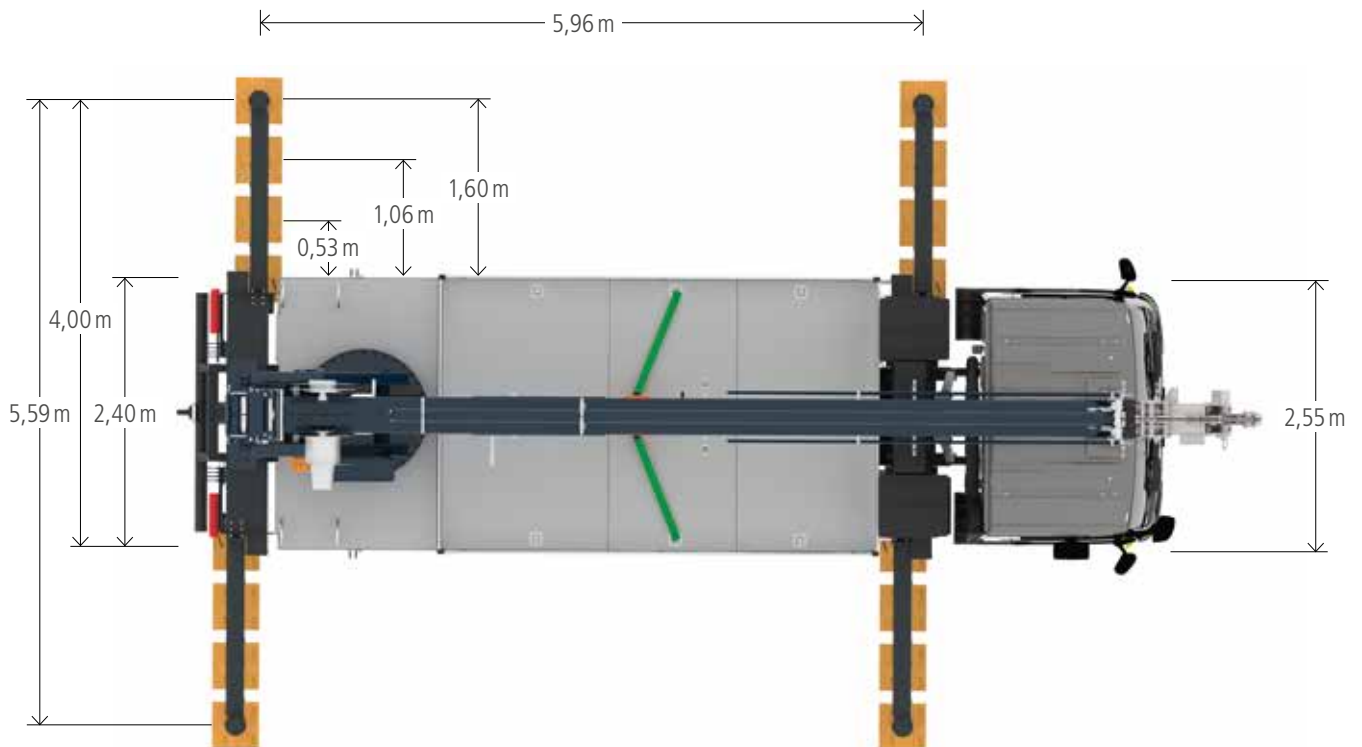

Dimensions

All weights are in kg.
Measurements can fluctuate slightly.