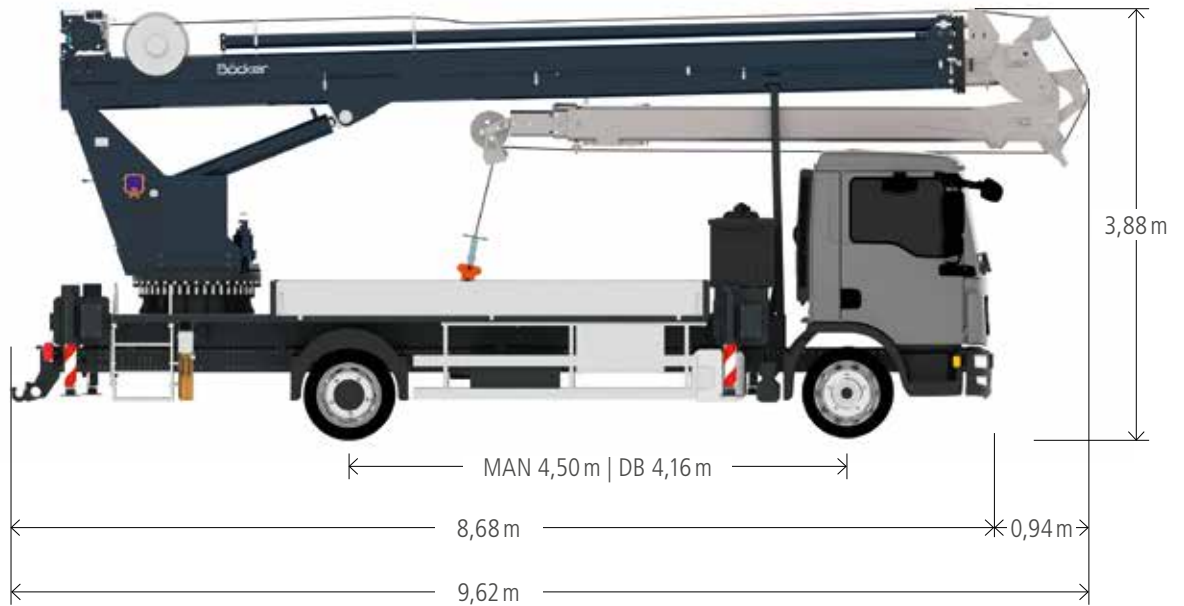

Dimensions

All weights are in kg.
Measurements can fluctuate slightly.