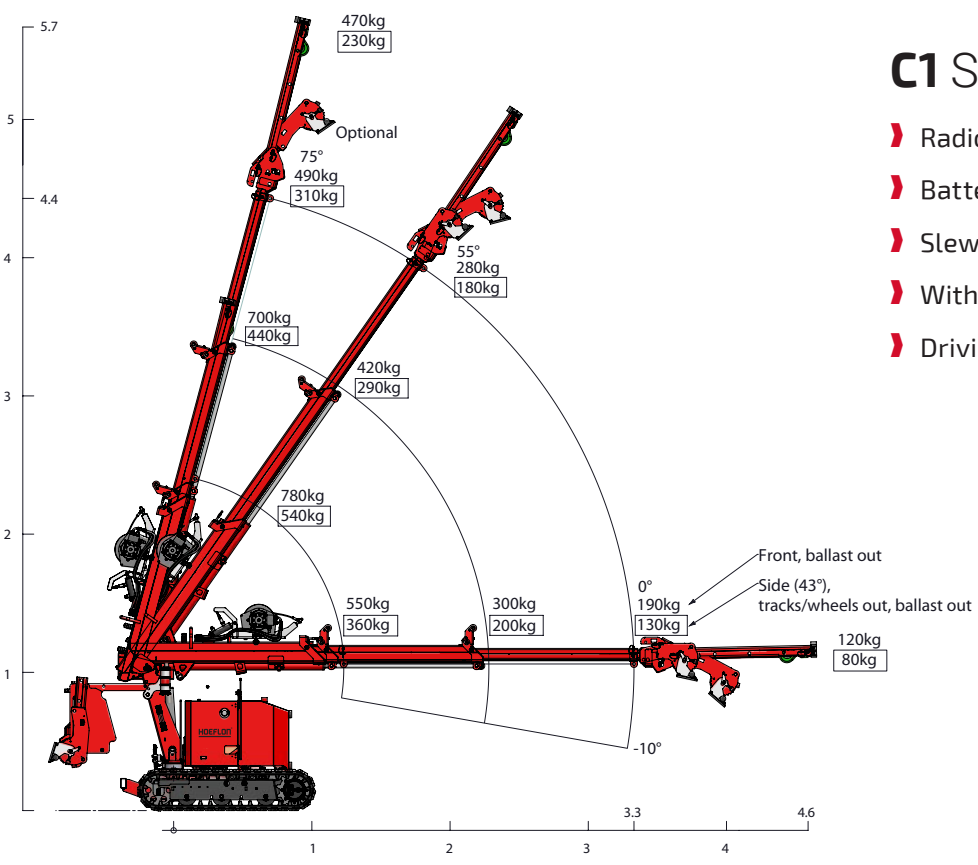

HOEFLON

C1

SMALL BUT
POWERFUL

HOEFLON[®]

HOEFLON C1 PICK AND CARRY

The C1 mini-crane is small yet powerful! Its compact size allows you to transport this mini-crane on a trailer or in a van. The crane fits in a lift, which makes transport to an upper floor or the roof as easy as can be.

Thanks to the crawler tracks, the crane can easily drive over a rough surface yet causes no damage to floors that are already finished. The crane makes use of smart software that guarantees workplace safety.

The C1 is the ultimate solution for lifting glass panels and other heavy construction materials to difficult-to-reach places at a project site.

Standard

Standard configuration

Capacity	550 kg
Boom outreach	4.6 m, and 3.3 m without options
Hoisting height	5.6 m, and 4.4 m without options
Transport position (l x w x h)	1.75 x 0.7 x 1.26 m
Total weight	960 kg, and 1060 kg with options
Boom angle	-5 to 75°
Boom system	Cylinder and chain system
Slewing angle	136°
Driving speed	1st gear 0.5 km/h 2nd gear 1.1 km/h
Drive	Battery
Inclination angle, driving	20°
Tilt angle, driving	22°
Ground pressure, tracks, transport	0.28 kg/cm ² 0.31 kg/cm ² fully configured 1.04 kg/cm ² with payload (780 kg)
Extendible, removable ballast	290 kg
Transport rack	150 kg
Sound pressure level	65 dB

Accessories/Options

Dimensions with options (l x w x h)	1.86 x 0.94 x 1.4 m fully configured
Winch (50 kg) 1	460 kg
Winch cable	25 m
Winch head	12 kg
Extension section (11 kg) 2	925 mm
Adjustable section	30° adjustment range
Tracks 3	non-marking
Storage box 4	
Converter	230V / 24V