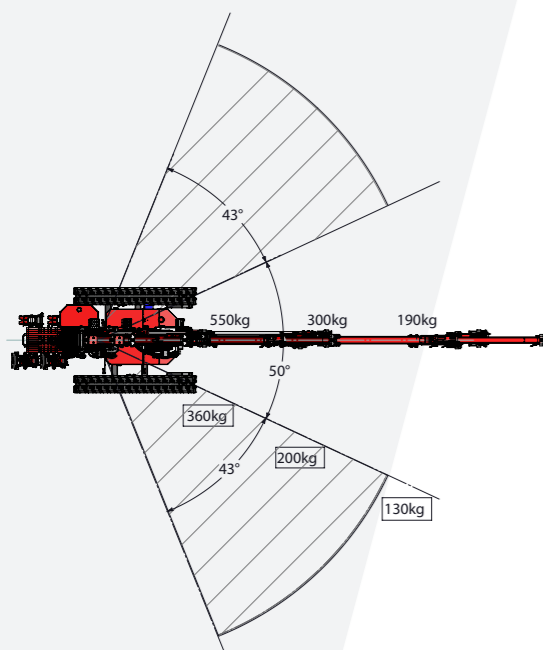

HOEFLON

C1

SMALL BUT
POWERFUL

HOEFLON[®]

HOEFLON C1 PICK AND CARRY

The C1 mini-crane is small yet powerful! Its compact size allows you to transport this mini-crane on a trailer or in a van. The crane fits in a lift, which makes transport to an upper floor or the roof as easy as can be.

Thanks to the crawler tracks, the crane can easily drive over a rough surface yet causes no damage to floors that are already finished. The crane makes use of smart software that guarantees workplace safety.

The C1 is the ultimate solution for lifting glass panels and other heavy construction materials to difficult-to-reach places at a project site.

Standard

Standard configuration

Capacity	550 kg
Boom outreach	4.6 m, and 3.3 m without options
Hoisting height	5.6 m, and 4.4 m without options
Transport position (l x w x h)	1.75 x 0.7 x 1.26 m
Total weight	960 kg, and 1060 kg with options
Boom angle	-5 to 75°
Boom system	Cylinder and chain system
Slewing angle	136°
Driving speed	1st gear 0.5 km/h 2nd gear 1.1 km/h
Drive	Battery
Inclination angle, driving	20°
Tilt angle, driving	22°
Ground pressure, tracks, transport	0.28 kg/cm ² 0.31 kg/cm ² fully configured 1.04 kg/cm ² with payload (780 kg)
Extendible, removable ballast	290 kg
Transport rack	150 kg
Sound pressure level	65 dB

Accessories/Options

Dimensions with options (l x w x h)	1.86 x 0.94 x 1.4 m fully configured
Winch (50 kg) 1	460 kg
Winch cable	25 m
Winch head	12 kg
Extension section (11 kg) 2	925 mm
Adjustable section	30° adjustment range
Tracks 3	non-marking
Storage box 4	
Converter	230V / 24V