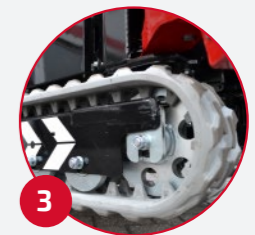

Thanks to the crawler tracks, the crane can easily drive over a rough surface yet causes no damage to floors that are already finished. The crane makes use of smart software that guarantees workplace safety.

The C1 is the ultimate solution for lifting glass panels and other heavy construction materials to difficult-to-reach places at a project site.

Standard

Standard configuration

Capacity	550 kg
Boom outreach	4.6 m, and 3.3 m without options
Hoisting height	5.6 m, and 4.4 m without options
Transport position (l x w x h)	1.75 x 0.7 x 1.26 m
Total weight	960 kg, and 1060 kg with options
Boom angle	-5 to 75°
Boom system	Cylinder and chain system
Slewing angle	136°
Driving speed	1st gear 0.5 km/h 2nd gear 1.1 km/h
Drive	Battery
Inclination angle, driving	20°
Tilt angle, driving	22°
Ground pressure, tracks, transport	0.28 kg/cm ² 0.31 kg/cm ² fully configured 1.04 kg/cm ² with payload (780 kg)
Extendible, removable ballast	290 kg
Transport rack	150 kg
Sound pressure level	65 dB

Accessories/Options

Dimensions with options (l x w x h)	1.86 x 0.94 x 1.4 m fully configured
Winch (50 kg) 1	460 kg
Winch cable	25 m
Winch head	12 kg
Extension section (11 kg) 2	925 mm
Adjustable section	30° adjustment range
Tracks 3	non-marking
Storage box 4	
Converter	230V / 24V