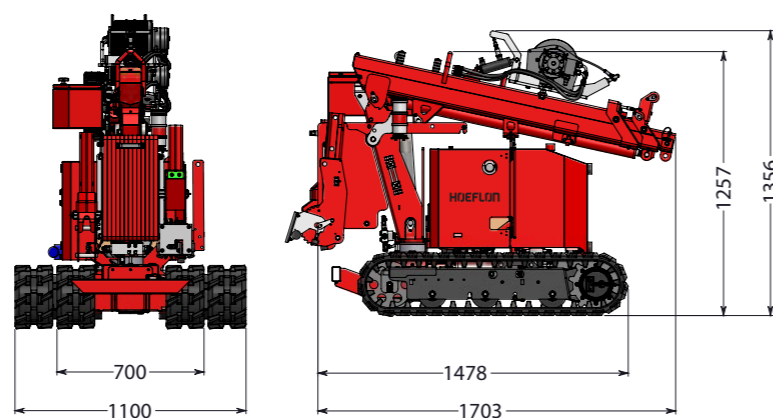

HOEFLON

C1

SMALL BUT
POWERFUL

HOEFLON[®]

HOEFLON C1 PICK AND CARRY

The C1 mini-crane is small yet powerful! Its compact size allows you to transport this mini-crane on a trailer or in a van. The crane fits in a lift, which makes transport to an upper floor or the roof as easy as can be.

Thanks to the crawler tracks, the crane can easily drive over a rough surface yet causes no damage to floors that are already finished. The crane makes use of smart software that guarantees workplace safety.

The C1 is the ultimate solution for lifting glass panels and other heavy construction materials to difficult-to-reach places at a project site.

Standard

Standard configuration

Capacity	550 kg
Boom outreach	4.6 m, and 3.3 m without options
Hoisting height	5.6 m, and 4.4 m without options
Transport position (l x w x h)	1.75 x 0.7 x 1.26 m
Total weight	960 kg, and 1060 kg with options
Boom angle	-5 to 75°
Boom system	Cylinder and chain system
Slewing angle	136°
Driving speed	1st gear 0.5 km/h 2nd gear 1.1 km/h
Drive	Battery
Inclination angle, driving	20°
Tilt angle, driving	22°
Ground pressure, tracks, transport	0.28 kg/cm ² 0.31 kg/cm ² fully configured 1.04 kg/cm ² with payload (780 kg)
Extendible, removable ballast	290 kg
Transport rack	150 kg
Sound pressure level	65 dB

Accessories/Options

Dimensions with options (l x w x h)	1.86 x 0.94 x 1.4 m fully configured
Winch (50 kg) 1	460 kg
Winch cable	25 m
Winch head	12 kg
Extension section (11 kg) 2	925 mm
Adjustable section	30° adjustment range
Tracks 3	non-marking
Storage box 4	
Converter	230V / 24V